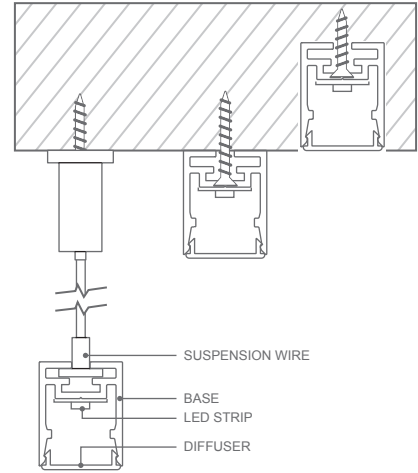

DL DAY/NIGHT EXTRUSION

FEATURES

- Dark to light PMMA diffuser
- Black powder-coat finish
- Custom colour finishes available
- Suspend, surface mount, or recess
- For best results use 5000–6000K LED ribbon for a brilliant white

FINISH

BLACK

CODE

DL DAY/NIGHT

Designed & engineered
in New Zealand

SUSPENDED MOUNTING