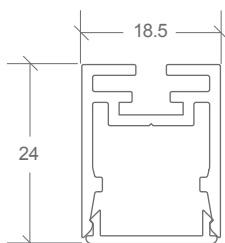

FINISH

BLACK

CODE

DL DAY/NIGHT

Designed & engineered
in New Zealand

SUSPENDED MOUNTING

D-LP-S104X

DL-LP-S105X

DL-LP-S106X

DL-LP-S103CB

DIMENSIONS

ACCESSORY

END CAPS

ACCESSORY

CODE

ALUMINIUM END CAP	DL DAYNIGHTB-EC
JOINER STRAIGHT	DL-LP-J101S
JOINER 90° CORNER	DL-LP-J102C
JOINER 120° CORNER	DL-LP-J121C
JOINER VERTICAL TO HORIZONTAL	DL-LP-J103VH
CLEAR FLEX CABLE	DL-LP-S103CB
CABLE BASE SURFACE MOUNT	DL-LP-S104X
CABLE BASE RECESSED	DL-LP-S105X
SUSPENSION WIRE WITH BASE	DL-LP-S106X