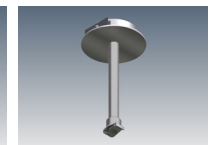

Much like its close cousin, Downhill Dan 14, Flat Freddie 14 is a compact solution providing "dot-free" lighting. A versatile system suitable for various mounting options, Flat Freddie 14 can be surface mounted, recessed or suspended. Both wire and rod suspension options are available and a simple method of recessing into plasterboard ceilings provides a clean, trimless look.

ACCESSORIES

JMC-12
Joinery mounting clip

JN-ST
Straight joiner

JN-90
90 degree joiner

CB-60-R-S / CB-60-R-W
Cable base 60, recessed

CB-80-SM-S / CB-80-SM-W
Cable base 80, surface mount

SWK-1-2M / SWK-1-4M
Wire suspension

SRK-1-S / SRK-1-W
Rod suspension kit (rod not incl)

SRK-6-S / SRK-6-W
Rod suspension kit (rod not incl)

ROD-0.5M / ROD-1M / ROD-2M
Suspension rod - 0.5m, 1m, 2m

MB-ADJ
Adjustable mounting bracket

ADDITIONAL INFORMATION