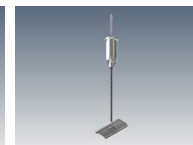

Much like its close cousin, Downhill Dan 14, Flat Freddie 14 is a compact solution providing "dot-free" lighting. A versatile system suitable for various mounting options, Flat Freddie 14 can be surface mounted, recessed or suspended. Both wire and rod suspension options are available and a simple method of recessing into plasterboard ceilings provides a clean, trimless look.

ACCESSORIES

JMC-12
Joinery mounting clip

JN-ST
Straight joiner

JN-90
90 degree joiner

CB-60-R-S / CB-60-R-W
Cable base 60, recessed

CB-80-SM-S / CB-80-SM-W
Cable base 80, surface mount

SWK-1-2M / SWK-1-4M
Wire suspension

SRK-1-S / SRK-1-W
Rod suspension kit (rod not incl)

SRK-6-S / SRK-6-W
Rod suspension kit (rod not incl)

ROD-0.5M / ROD-1M / ROD-2M
Suspension rod - 0.5m, 1m, 2m

MB-ADJ
Adjustable mounting bracket

ADDITIONAL INFORMATION