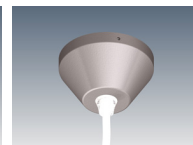

Much like its close cousin, Downhill Dan 14, Flat Freddie 14 is a compact solution providing "dot-free" lighting. A versatile system suitable for various mounting options, Flat Freddie 14 can be surface mounted, recessed or suspended. Both wire and rod suspension options are available and a simple method of recessing into plasterboard ceilings provides a clean, trimless look.

MOUNTING OPTIONS	DIFFUSER OPTIONS	SUPER SERIES LED STRIP OPTIONS		
Surface mounted	Opal	Lumens per metre	Watts per metre	Colour temp.
Recessed	Clear	270lm		2700K
Rod suspended		280lm	2.6W	3000K
Wire suspended		300lm		4000K
		470lm		2700K
		600lm	5W	3000K
		640lm		4000K
		1250lm		2700K
		1270lm	11W	3000K
		1400lm		4000K

ACCESSORIES

JMC-12
Joinery mounting clip

JN-ST
Straight joiner

JN-90
90 degree joiner

CB-60-R-S / CB-60-R-W
Cable base 60, recessed

CB-80-SM-S / CB-80-SM-W
Cable base 80, surface mount

SWK-1-2M / SWK-1-4M
Wire suspension