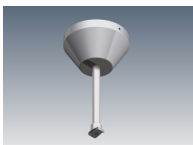

SRK-6-S / SRK-6-W
Rod suspension kit (rod not incl)