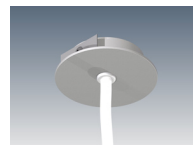

Much like its close cousin, Downhill Dan 14, Flat Freddie 14 is a compact solution providing "dot-free" lighting. A versatile system suitable for various mounting options, Flat Freddie 14 can be surface mounted, recessed or suspended. Both wire and rod suspension options are available and a simple method of recessing into plasterboard ceilings provides a clean, trimless look.

ACCESSORIES

JMC-12
Joinery mounting clip

JN-ST
Straight joiner

JN-90
90 degree joiner

CB-60-R-S / CB-60-R-W
Cable base 60, recessed

CB-80-SM-S / CB-80-SM-W
Cable base 80, surface mount

SWK-1-2M / SWK-1-4M
Wire suspension