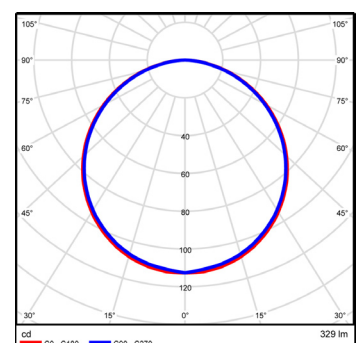

Polar curve for 1340 lumen LED strip with opal diffuser.