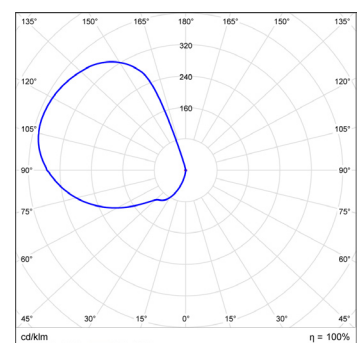

MOUNTING OPTIONS	DIFFUSER OPTIONS	SUPER SERIES LED STRIP OPTIONS		
Wall mounted	Frosted	Total luminaire lumens	Total luminaire watts	Colour temp.
	Clear	1200lm	11.2W	2700K
		1200lm		3000K
		1270lm		4000K
		1300lm	13.4W	2700K
		1400lm		3000K
		1470lm		4000K

Polar curve for 1840 lumen LED strip with clear diffuser.