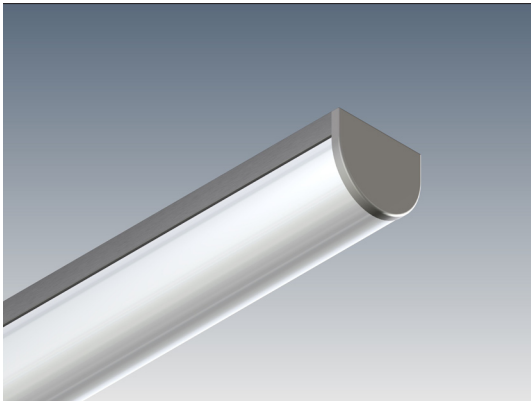

# Sideways Sally 5C

Sideways Sally 5C has many uses as a surface mounted profile solution, whether it is used as a slim-line mirror light in a bathroom, discrete task lighting under a shelf or tucked into a pelmet. With diffuser options of both curved and rectangular, this profile is sure to be a great addition to any specifier's tool kit.

MOUNTING OPTIONS	DIFFUSER OPTIONS	SUPER SERIES LED STRIP OPTIONS		
Surface mounted	Satin	Lumens per metre	Watts per metre	Colour temp.
		270lm	2.6W	2700K
		280lm		3000K
		300lm		4000K
		470lm	5W	2700K
		600lm		3000K
		640lm		4000K
		1250lm	11W	2700K
		1270lm		3000K
		1400lm		4000K

## ADDITIONAL INFORMATION

Applications: Mirror lighting, kitchen joinery, display shelving.  
 Installation: Interior or exterior (with IP65 rated LED strip).  
 Materials: Extruded aluminium body, PMMA diffuser, AES plastic end caps.  
 Finish: Natural silver anodised or custom powder coat.  
 Light source: LED ribbon strip.  
 Power supply: 24V DC - remote driver options ranging from 6W up to 320W.  
 Dimmable: Various options available, please enquire.

Polar curve for 1340 lumen LED strip with satin diffuser.