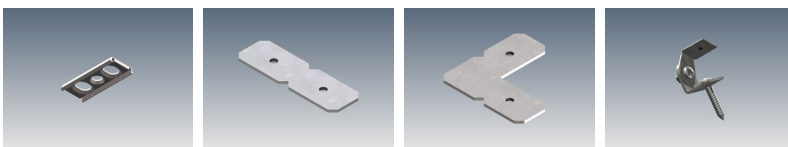

ACCESSORIES

JMC-12 Joinery mounting clip   JN-ST Straight joiner   JN-90 90 degree joiner   MB-ADJ Adjustable mounting bracket

ADDITIONAL INFORMATION

Applications: Mirror lighting, kitchen joinery, display shelving.
Installation: Interior or exterior (with IP65 rated LED strip).
Materials: Extruded aluminium body, PMMA diffuser, AES plastic end caps.
Finish: Natural silver anodised or custom powder coat.
Light source: LED ribbon strip.
Power supply: 24V DC - remote driver options ranging from 6W up to 320W.
Dimmable: Various options available, please enquire.