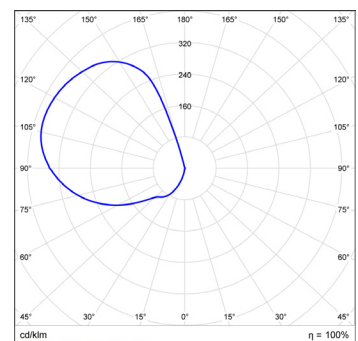

MOUNTING OPTIONS	DIFFUSER OPTIONS	SUPER SERIES LED STRIP OPTIONS		
Wall mounted	Frosted	Total luminaire lumens	Total luminaire watts	Colour temp.
	Clear	3000lm	26.2W	2700K
		3000lm		3000K
		3200lm		4000K
		3280lm	31.3W	2700K
		3500lm		3000K
		3700lm		4000K

Polar curve for 1890 lumen LED strip with clear diffuser.