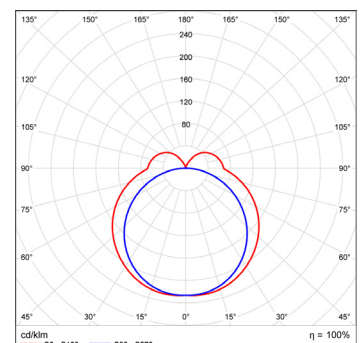

MOUNTING OPTIONS	DIFFUSER OPTIONS	SUPER SERIES LED STRIP OPTIONS		
Surface mounted	Satin	Lumens per metre	Watts per metre	Colour temp.
		270lm	2.6W	2700K
		280lm		3000K
		300lm		4000K
		470lm	5W	2700K
		600lm		3000K
		640lm		4000K
		1250lm	11W	2700K
		1270lm		3000K
		1400lm		4000K

Polar curve for 1340 lumen LED strip with satin diffuser.