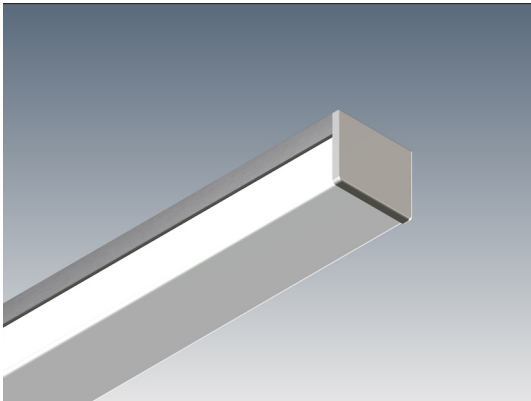

Sideways Sally 5R

Sideways Sally 5R has many uses as a surface mounted profile solution, whether it is used as a slim-line mirror light in a bathroom, discrete task lighting under a shelf or tucked into a pelmet. With diffuser options of both curved and rectangular, this profile is sure to be a great addition to any specifier's tool kit.

MOUNTING OPTIONS	DIFFUSER OPTIONS	SUPER SERIES LED STRIP OPTIONS		
Surface mounted	Satin	Lumens per metre	Watts per metre	Colour temp.
		270lm	2.6W	2700K
		280lm		3000K
		300lm		4000K
		470lm	5W	2700K
		600lm		3000K
		640lm		4000K
		1250lm	11W	2700K
		1270lm		3000K
		1400lm		4000K

ACCESSORIES

JMC-12 Joinery mounting clip JN-ST Straight joiner JN-90 90 degree joiner MB-ADJ Adjustable mounting bracket

ADDITIONAL INFORMATION

Applications	Mirror lighting, kitchen joinery, display shelving.
Installation	Interior or exterior (with IP65 rated LED strip).
Materials	Extruded aluminium body, PMMA diffuser, AES plastic end caps.
Finish	Natural silver anodised or custom powder coat.
Light source	LED ribbon strip.
Power supply	24V DC - remote driver options ranging from 6W up to 320W.
Dimmable	Various options available, please enquire.

Polar curve for 1340 lumen LED strip with satin diffuser.