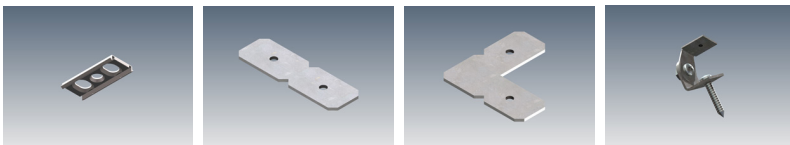

Sideways Sally 5R

Sideways Sally 5R has many uses as a surface mounted profile solution, whether it is used as a slim-line mirror light in a bathroom, discrete task lighting under a shelf or tucked into a pelmet. With diffuser options of both curved and rectangular, this profile is sure to be a great addition to any specifier's tool kit.

MOUNTING OPTIONS	DIFFUSER OPTIONS	SUPER SERIES LED STRIP OPTIONS		
Surface mounted	Satin	Lumens per metre	Watts per metre	Colour temp.
		270lm	2.6W	2700K
		280lm		3000K
		300lm		4000K
		470lm	5W	2700K
		600lm		3000K
		640lm		4000K
		1250lm	11W	2700K
		1270lm		3000K
		1400lm		4000K

ACCESSORIES

JMC-12 Joinery mounting clip JN-ST Straight joiner JN-90 90 degree joiner MB-ADJ Adjustable mounting bracket

ADDITIONAL INFORMATION

Applications	Mirror lighting, kitchen joinery, display shelving.
Installation	Interior or exterior (with IP65 rated LED strip).
Materials	Extruded aluminium body, PMMA diffuser, AES plastic end caps.
Finish	Natural silver anodised or custom powder coat.
Light source	LED ribbon strip.
Power supply	24V DC - remote driver options ranging from 6W up to 320W.
Dimmable	Various options available, please enquire.

Polar curve for 1340 lumen LED strip with satin diffuser.